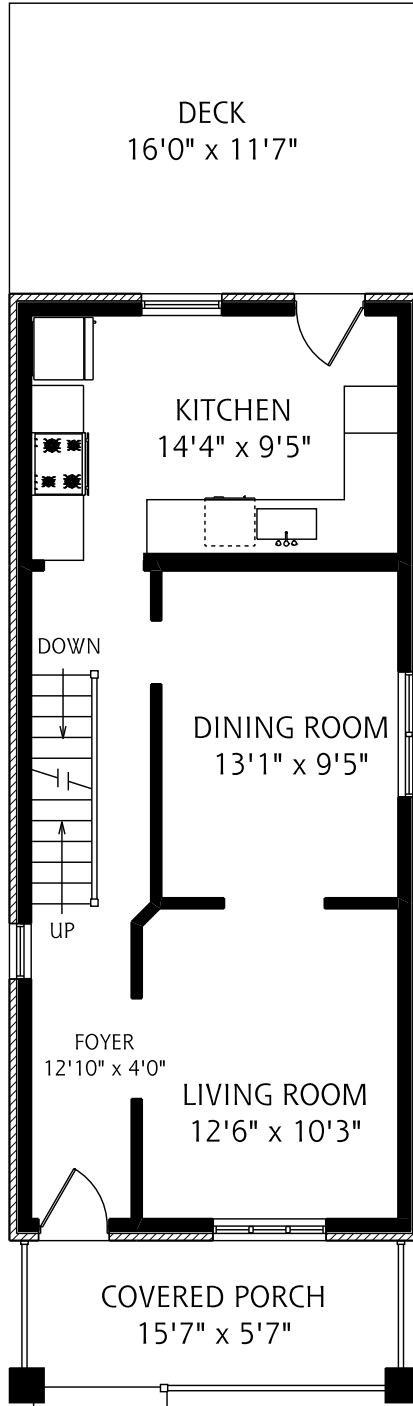

159 DRAYTON AVENUE

LOWER LEVEL
625 SQUARE FEET

MAIN FLOOR
625 SQUARE FEET

SECOND FLOOR
650 SQUARE FEET

ONeillRealEstate.ca 416.946.1300

ALL MEASUREMENTS SHOULD BE CONSIDERED APPROXIMATE