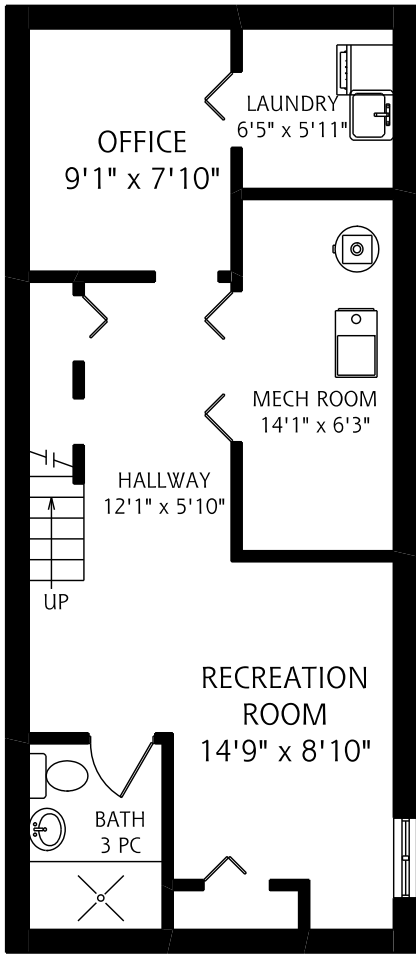

159 DRAYTON AVENUE

LOWER LEVEL
625 SQUARE FEET

MAIN FLOOR
625 SQUARE FEET

SECOND FLOOR
650 SQUARE FEET

ONeillRealEstate.ca 416.946.1300

ALL MEASUREMENTS SHOULD BE CONSIDERED APPROXIMATE