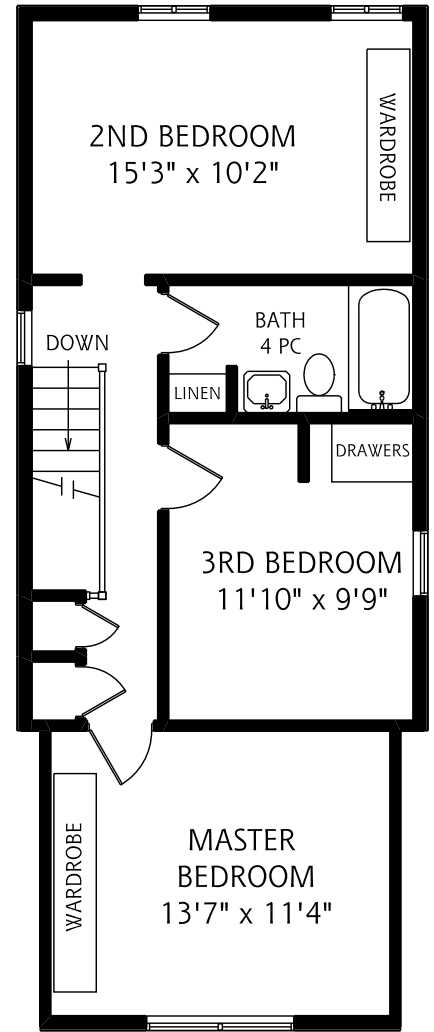

159 DRAYTON AVENUE

LOWER LEVEL
625 SQUARE FEET

MAIN FLOOR
625 SQUARE FEET

SECOND FLOOR
650 SQUARE FEET

ONeillRealEstate.ca 416.946.1300

ALL MEASUREMENTS SHOULD BE CONSIDERED APPROXIMATE