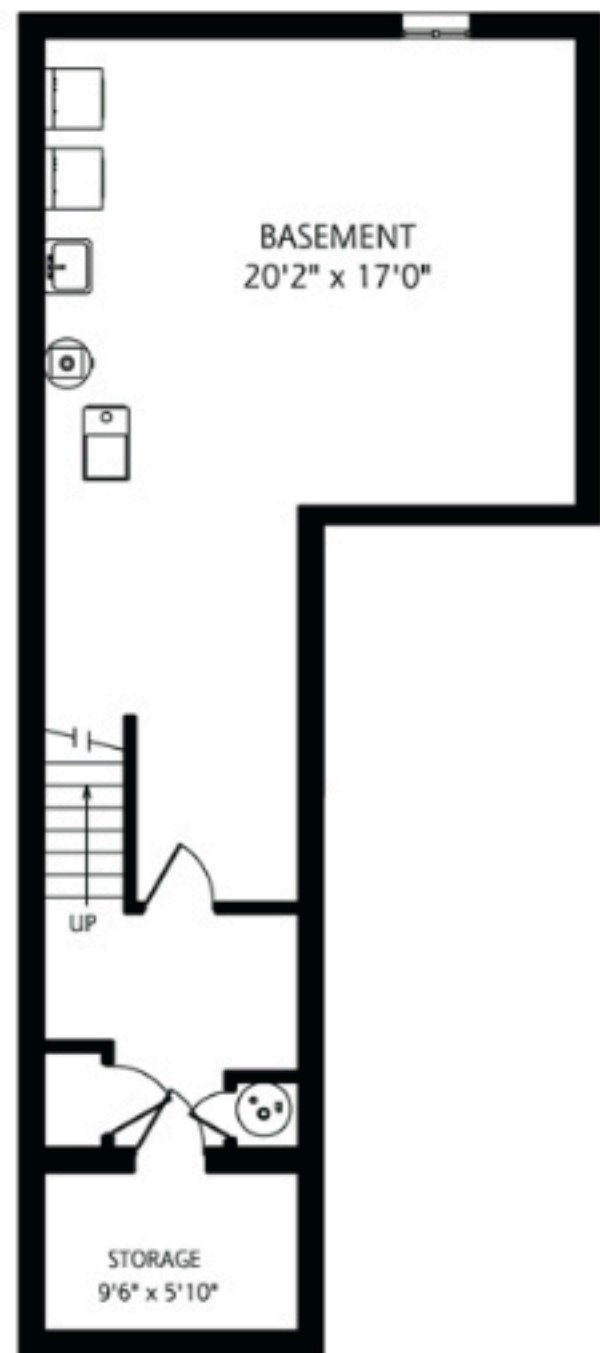

40 ENROUTES STREET

LOWER LEVEL
675 SQUARE FEET

MAIN FLOOR
675 SQUARE FEET

SECOND FLOOR
895 SQUARE FEET

THIRD FLOOR
470 SQUARE FEET

5 FOOT SCALE
ALL MEASUREMENTS SHOULD BE CONSIDERED APPROXIMATE