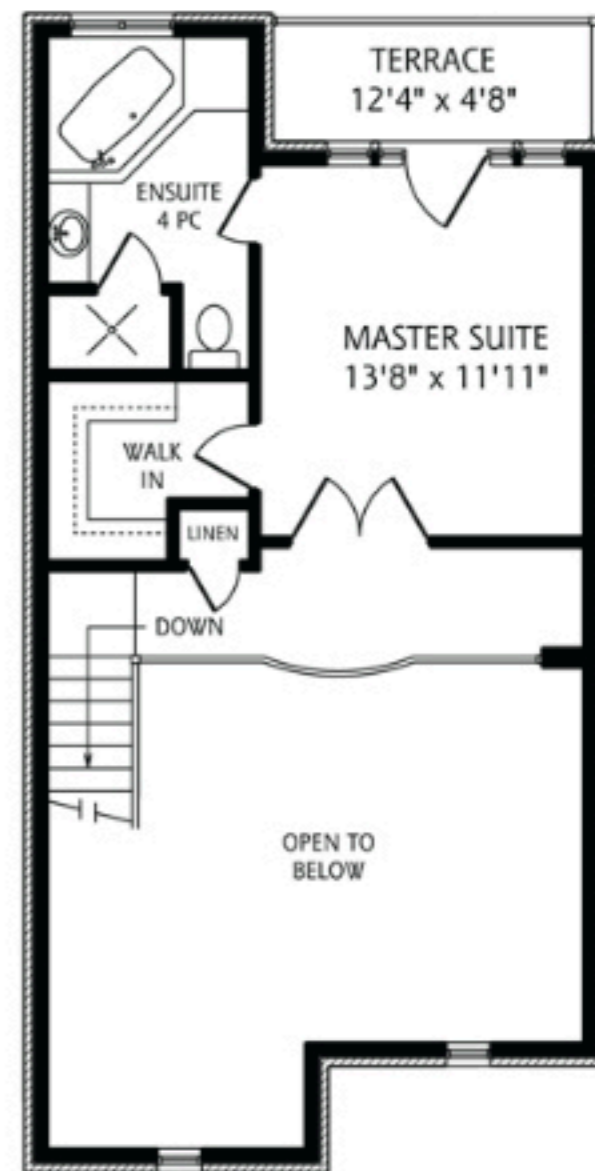

40 ENROUTES STREET

LOWER LEVEL
675 SQUARE FEET

MAIN FLOOR
675 SQUARE FEET

SECOND FLOOR
895 SQUARE FEET

THIRD FLOOR
470 SQUARE FEET

5 FOOT SCALE
ALL MEASUREMENTS SHOULD BE CONSIDERED APPROXIMATE