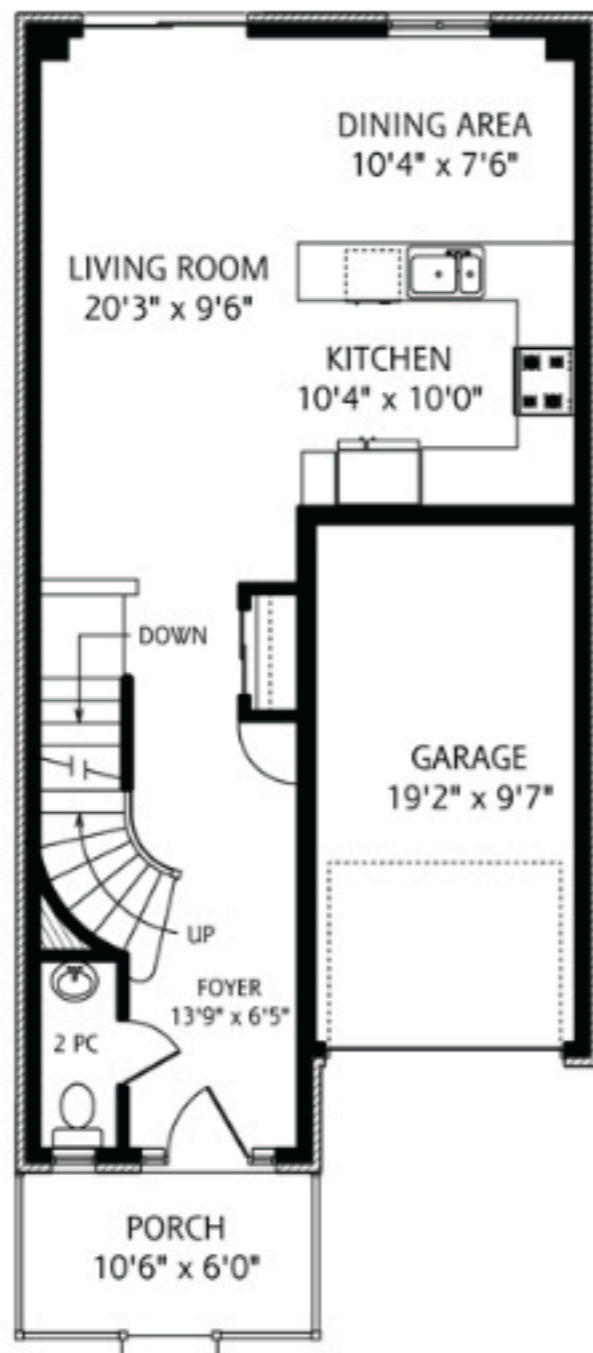

40 ENROUTES STREET

LOWER LEVEL
675 SQUARE FEET

MAIN FLOOR
675 SQUARE FEET

SECOND FLOOR
895 SQUARE FEET

THIRD FLOOR
470 SQUARE FEET

5 FOOT SCALE
ALL MEASUREMENTS SHOULD BE CONSIDERED APPROXIMATE