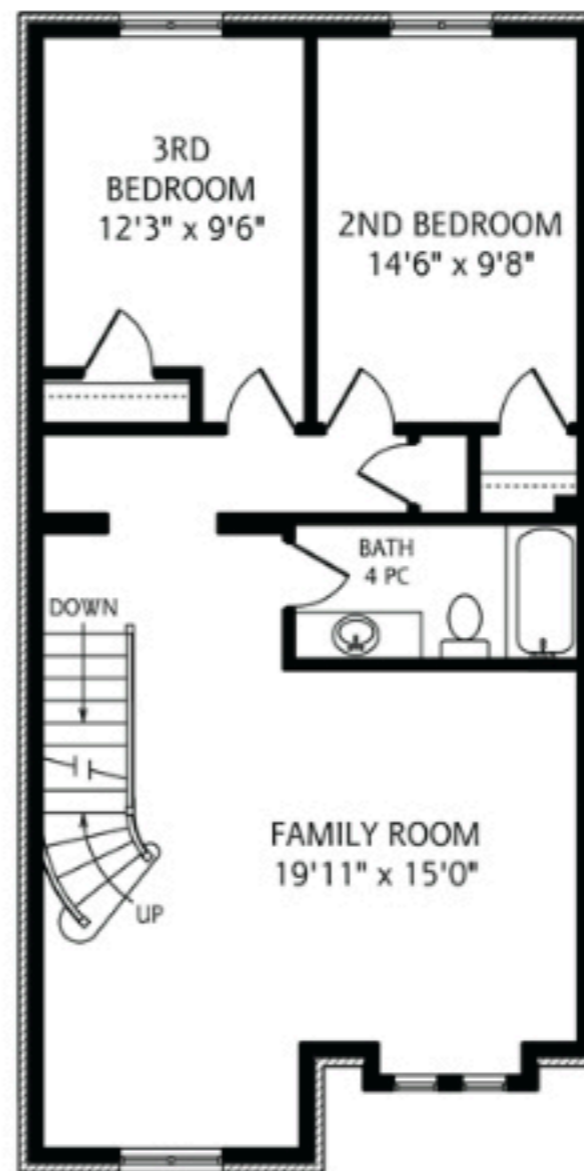

40 ENROUTES STREET

LOWER LEVEL
675 SQUARE FEET

MAIN FLOOR
675 SQUARE FEET

SECOND FLOOR
895 SQUARE FEET

THIRD FLOOR
470 SQUARE FEET

5 FOOT SCALE
ALL MEASUREMENTS SHOULD BE CONSIDERED APPROXIMATE